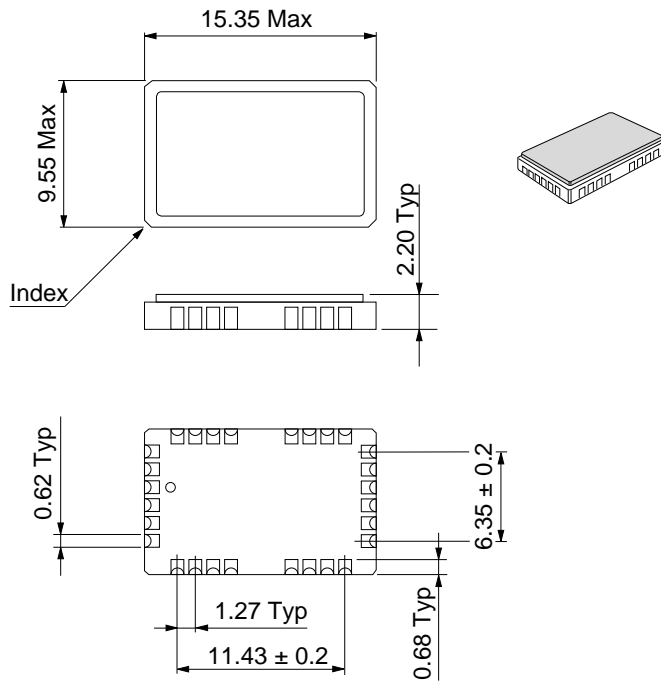

FG-28DA HM100504 Series, HM101504 Series

FG-28DB HM101510 Series

FG-32D HM101514 Series, HM101513 Series, HM101515 Series

Chip Carrier

Unit: mm

- CG-28B

- CC-44

Unit: mm