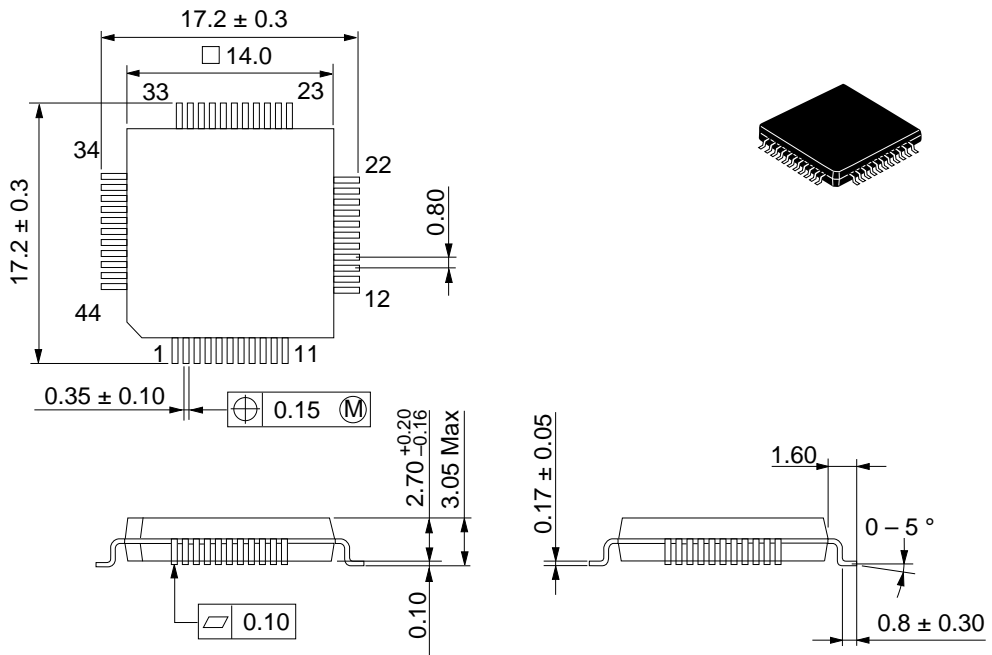

Unit: mm

• FP-44A