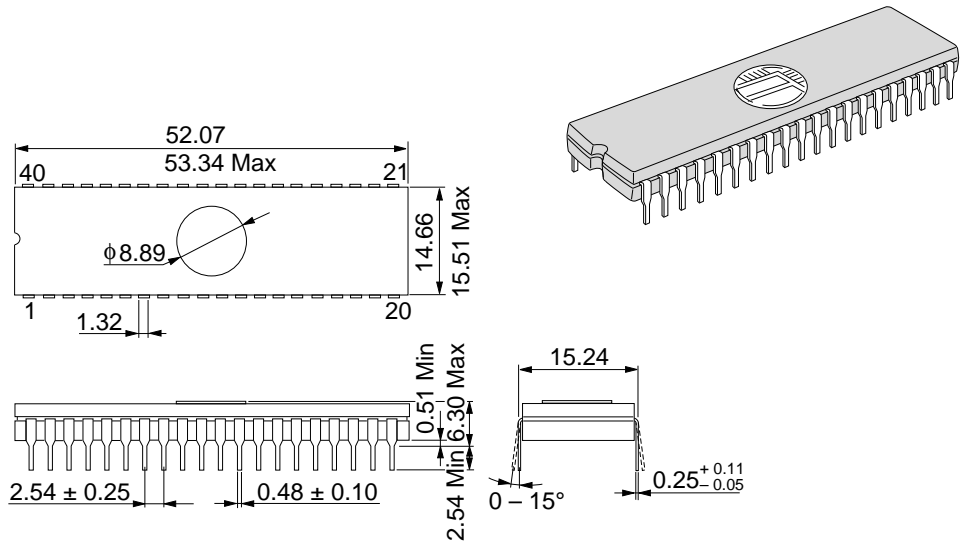

• DG-28N

Unit: mm

• DG-32

• DG-32A

Unit: mm

- DG-40A

Applicable ICs

| | |
|--------|---|
| DG-22N | HM10490 Series, HM101490 Series |
| DG-24V | HM10500 Series, HM100500 Series, HM101500 Series |
| DG-28 | HN27C256A Series, HN27C256H Series, HN27512 Series |
| DG-28N | HM10494 Series, HM101494 Series |
| DG-32 | HN27C101A Series, HN27C301A Series |
| DG-32A | HN27C4001 Series |
| DG-40A | HN27C1024H Series, HN27C4096 Series, HN27C4096H Series, HN27C4000 Series, HN27C4096A Series, HN27C4096AH Series |