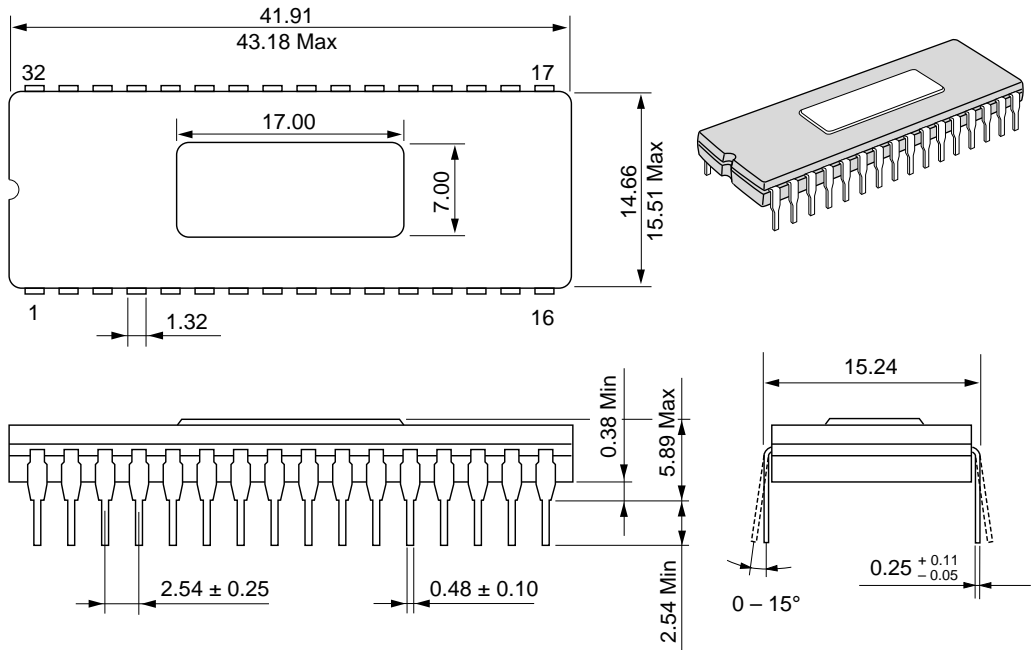

• DG-28N

Unit: mm

• DG-32

• DG-32A

Unit: mm

- DG-40A

Applicable ICs

| | |
|--------|---|
| DG-22N | HM10490 Series, HM101490 Series |
| DG-24V | HM10500 Series, HM100500 Series, HM101500 Series |
| DG-28 | HN27C256A Series, HN27C256H Series, HN27512 Series |
| DG-28N | HM10494 Series, HM101494 Series |
| DG-32 | HN27C101A Series, HN27C301A Series |
| DG-32A | HN27C4001 Series |
| DG-40A | HN27C1024H Series, HN27C4096 Series, HN27C4096H Series, HN27C4000 Series, HN27C4096A Series, HN27C4096AH Series |