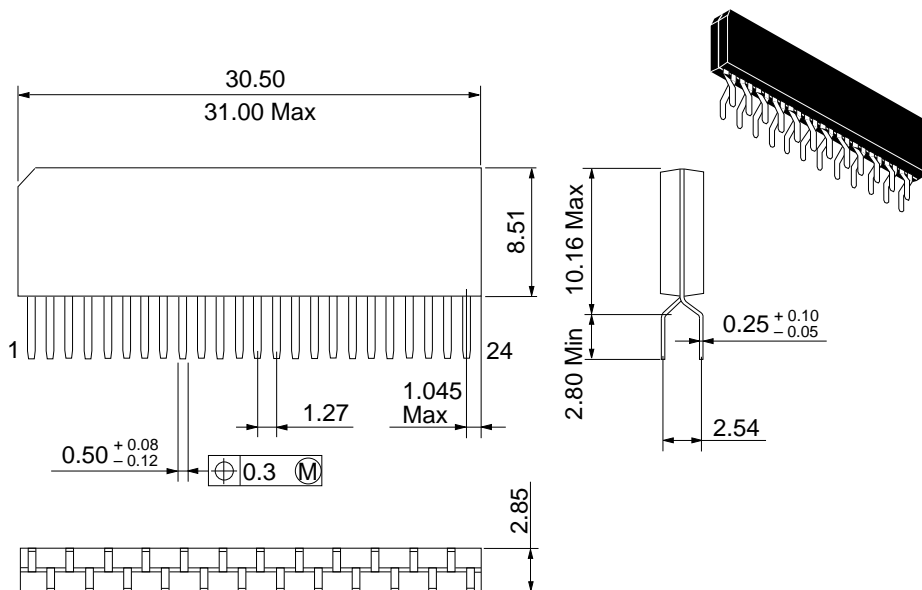

Zigzag-in-line Plastic

Unit: mm

• ZP-20

• ZP-24