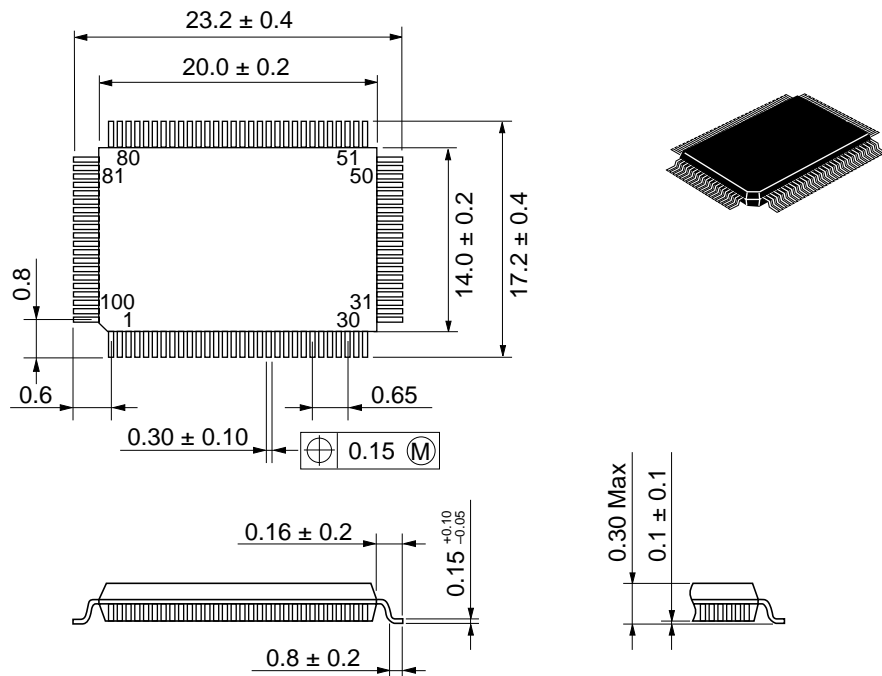

Package Information

Package Information

Unit: mm

• FP-48DA

• FP-100