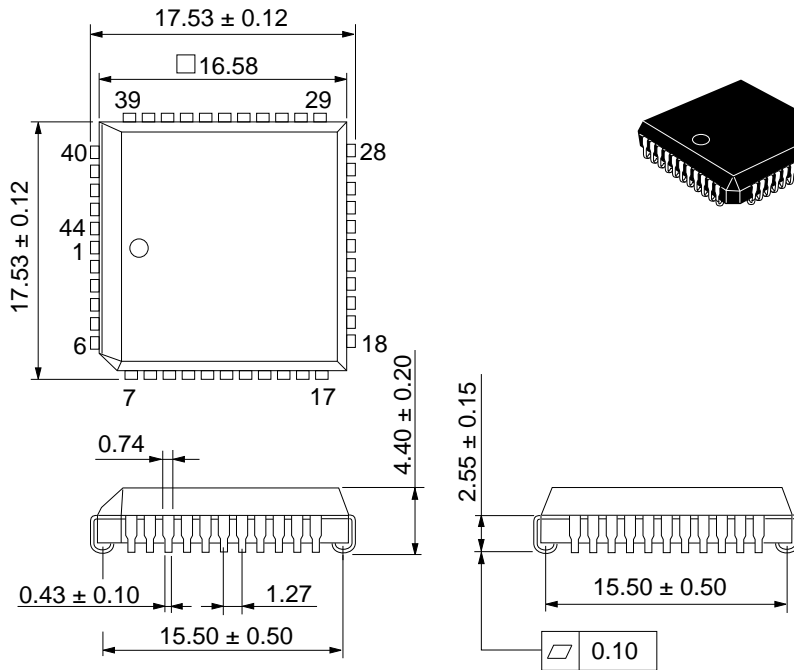

Unit: mm

• CP-42D

• CP-44