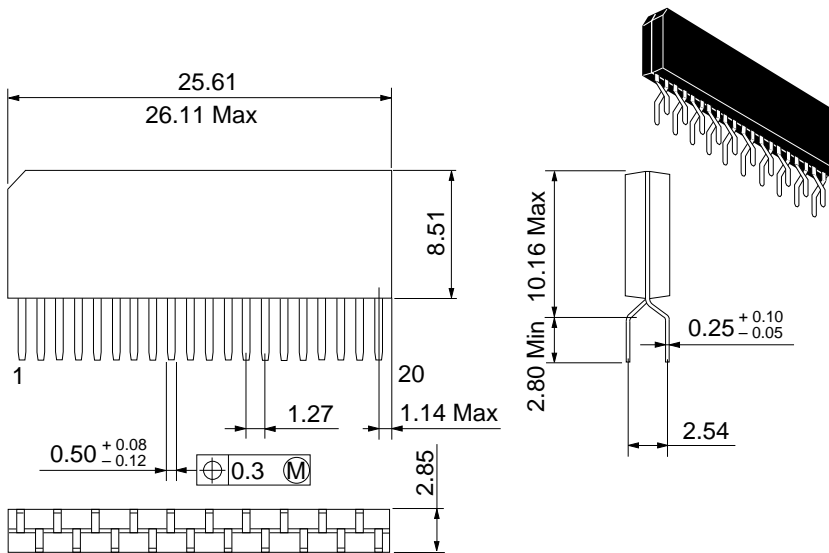

Zigzag-in-line Plastic

Unit: mm

• ZP-20